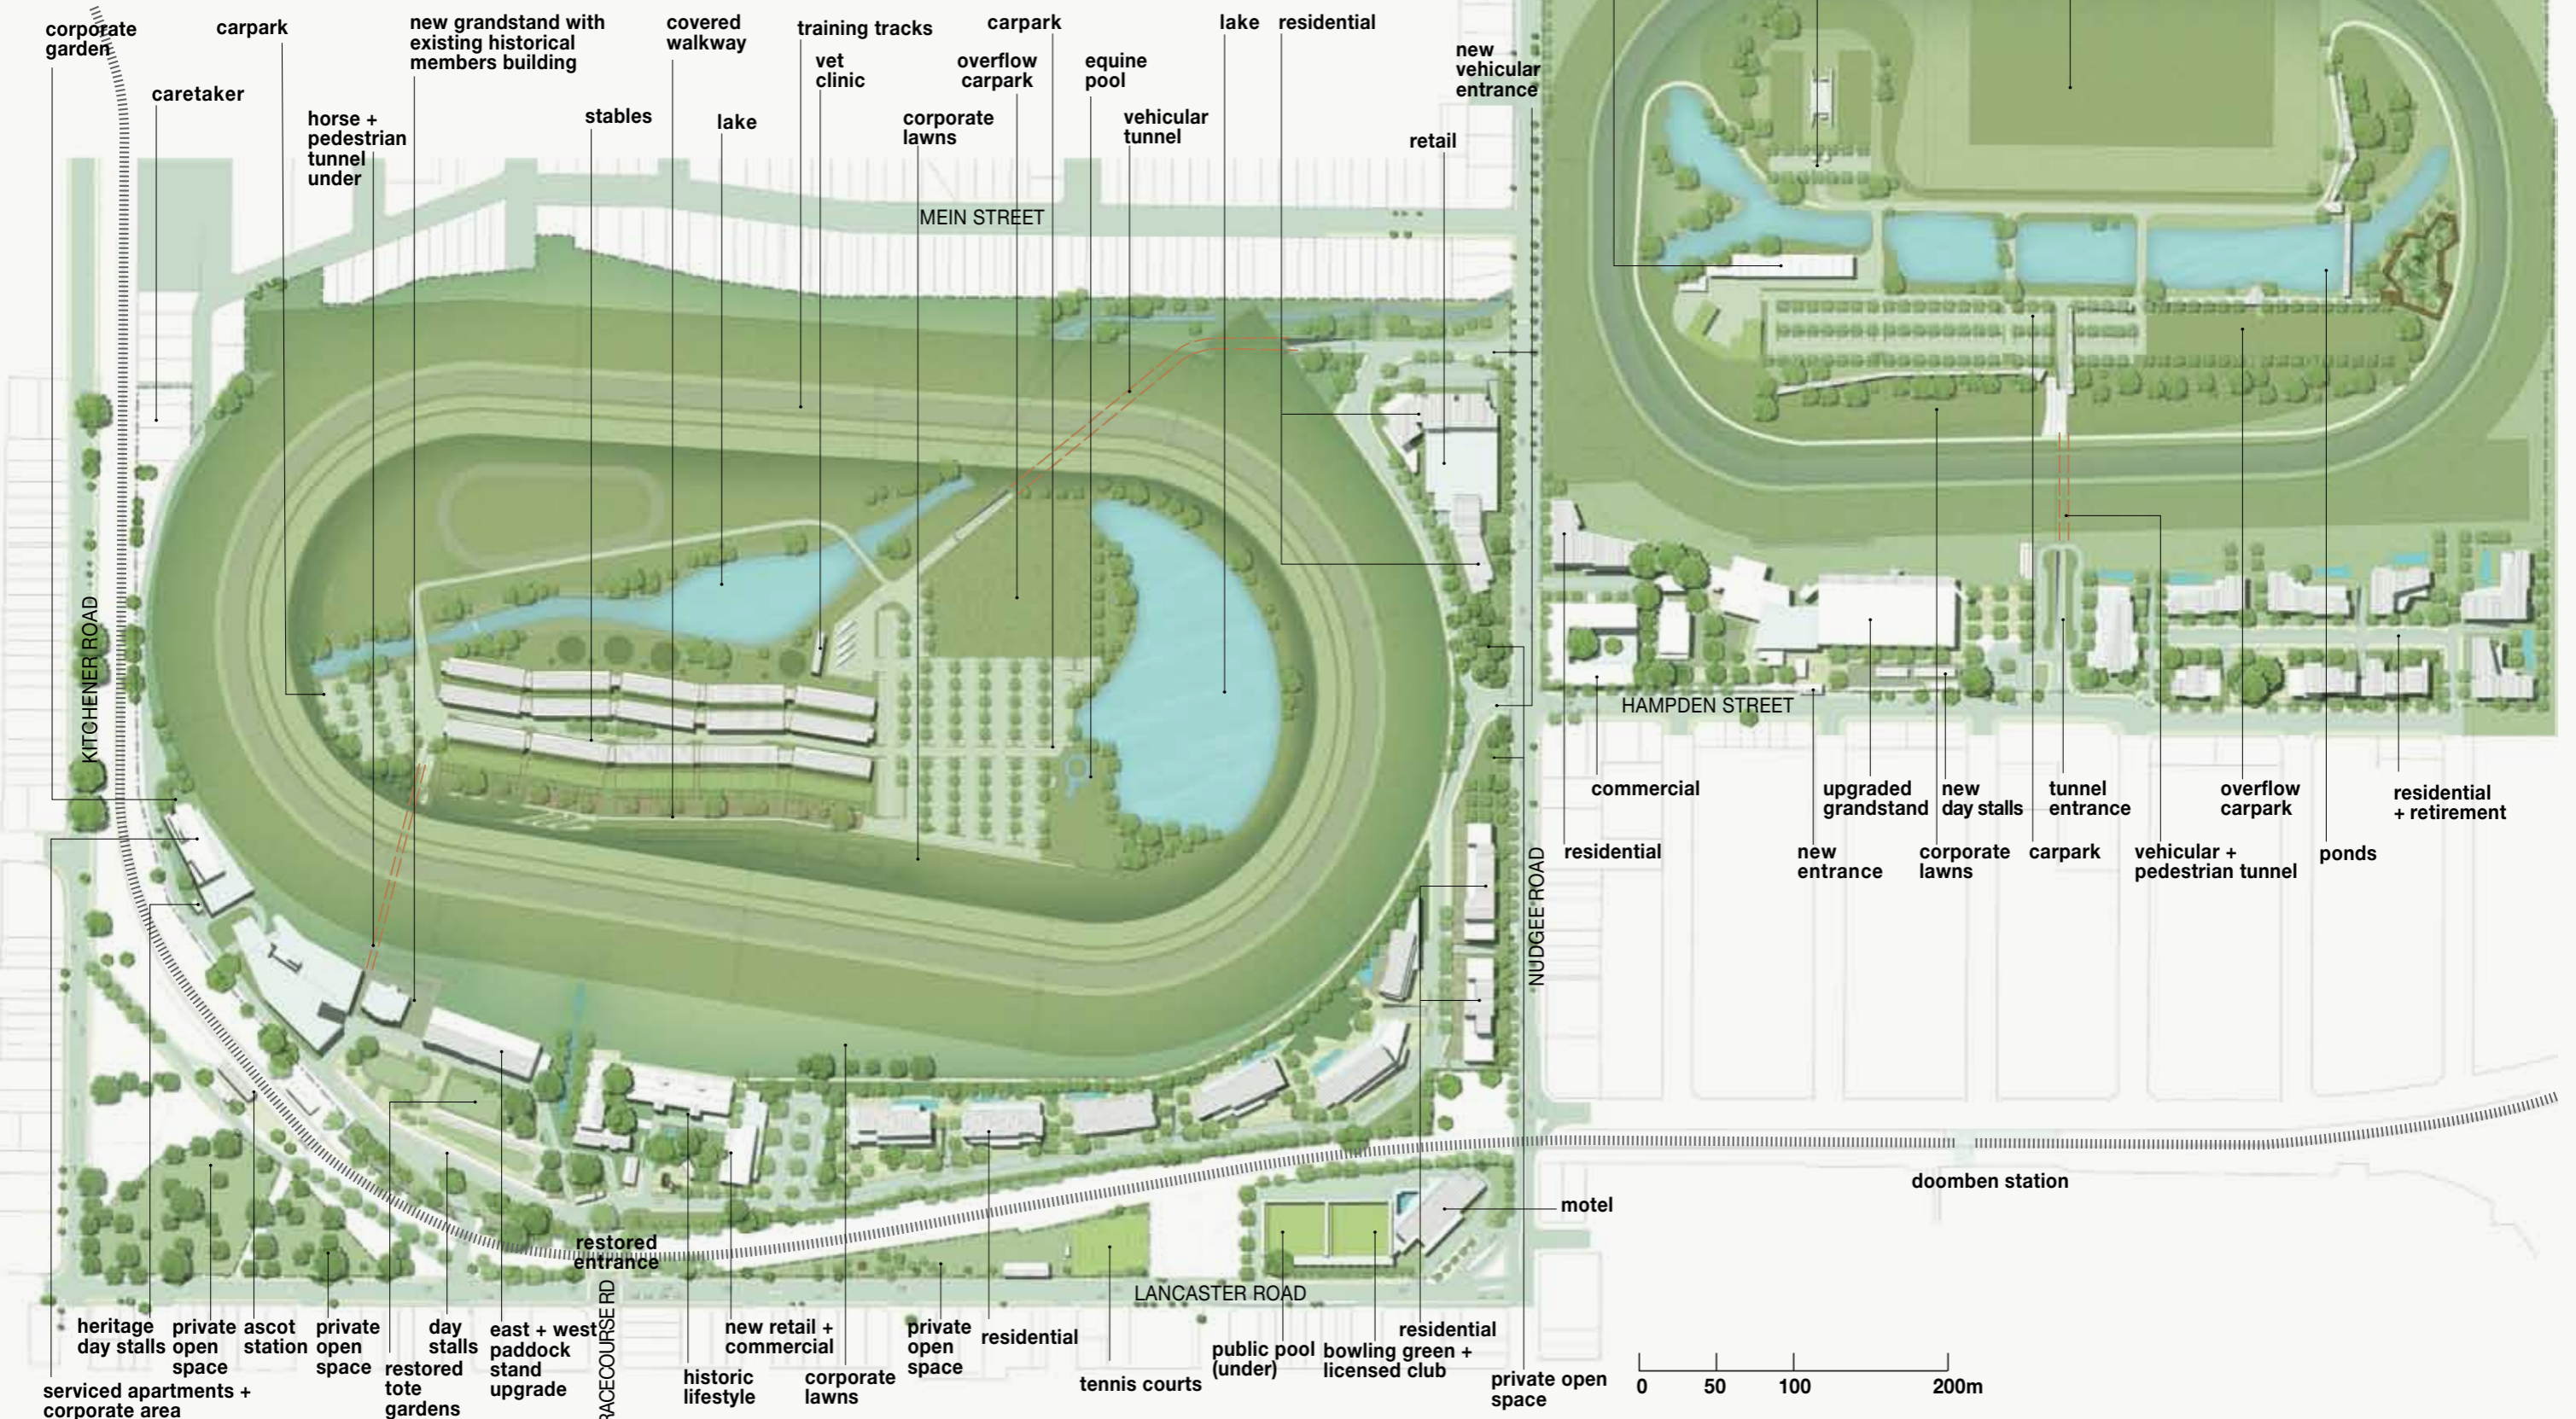

MASTER PLAN

H E N D R A

BRISBANE RACING CLUB

BRISBANE RACING CLUB - EAGLE FARM AND DOOMBEN RACECOURSES
 MASTER PLAN REPORT | NOVEMBER 2010