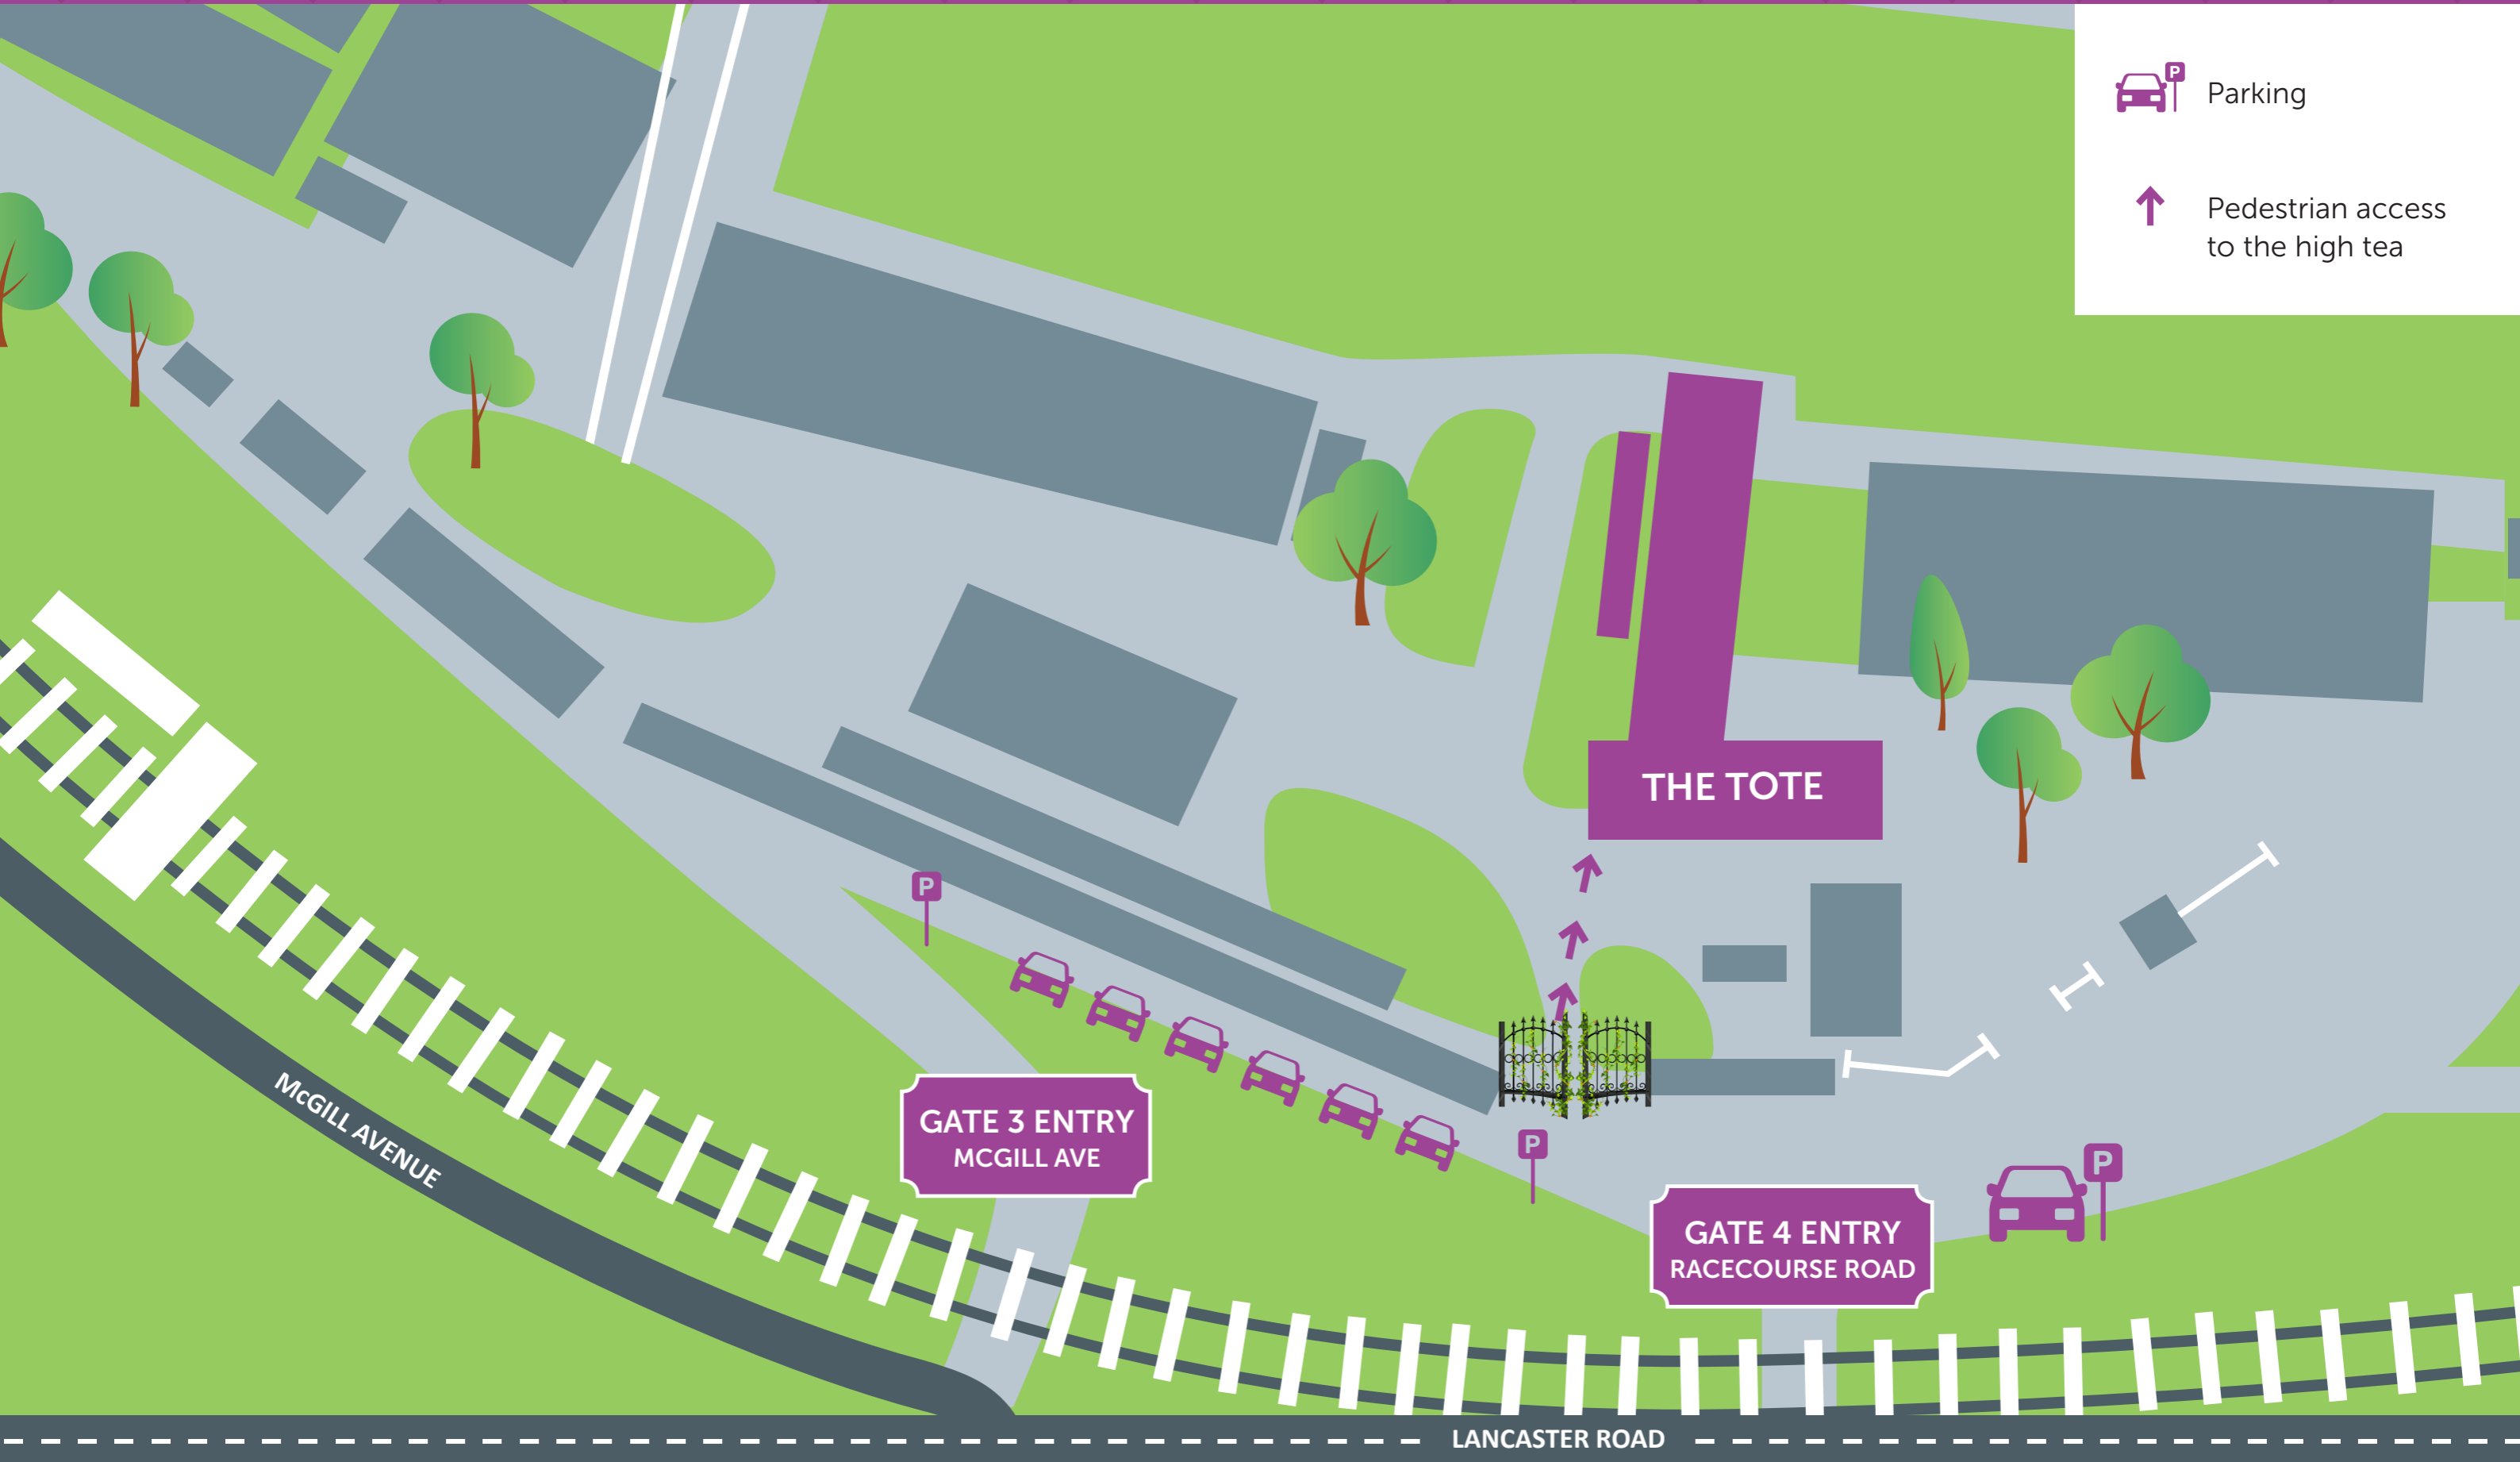

SPRING HIGH TEA

FRIDAY 16 OCTOBER
EAGLE FARM RACECOURSE

GATE 3 ENTRY
MCGILL AVE

GATE 4 ENTRY
RACECOURSE ROAD

THE TOTE

MCGILL AVENUE

LANCASTER ROAD