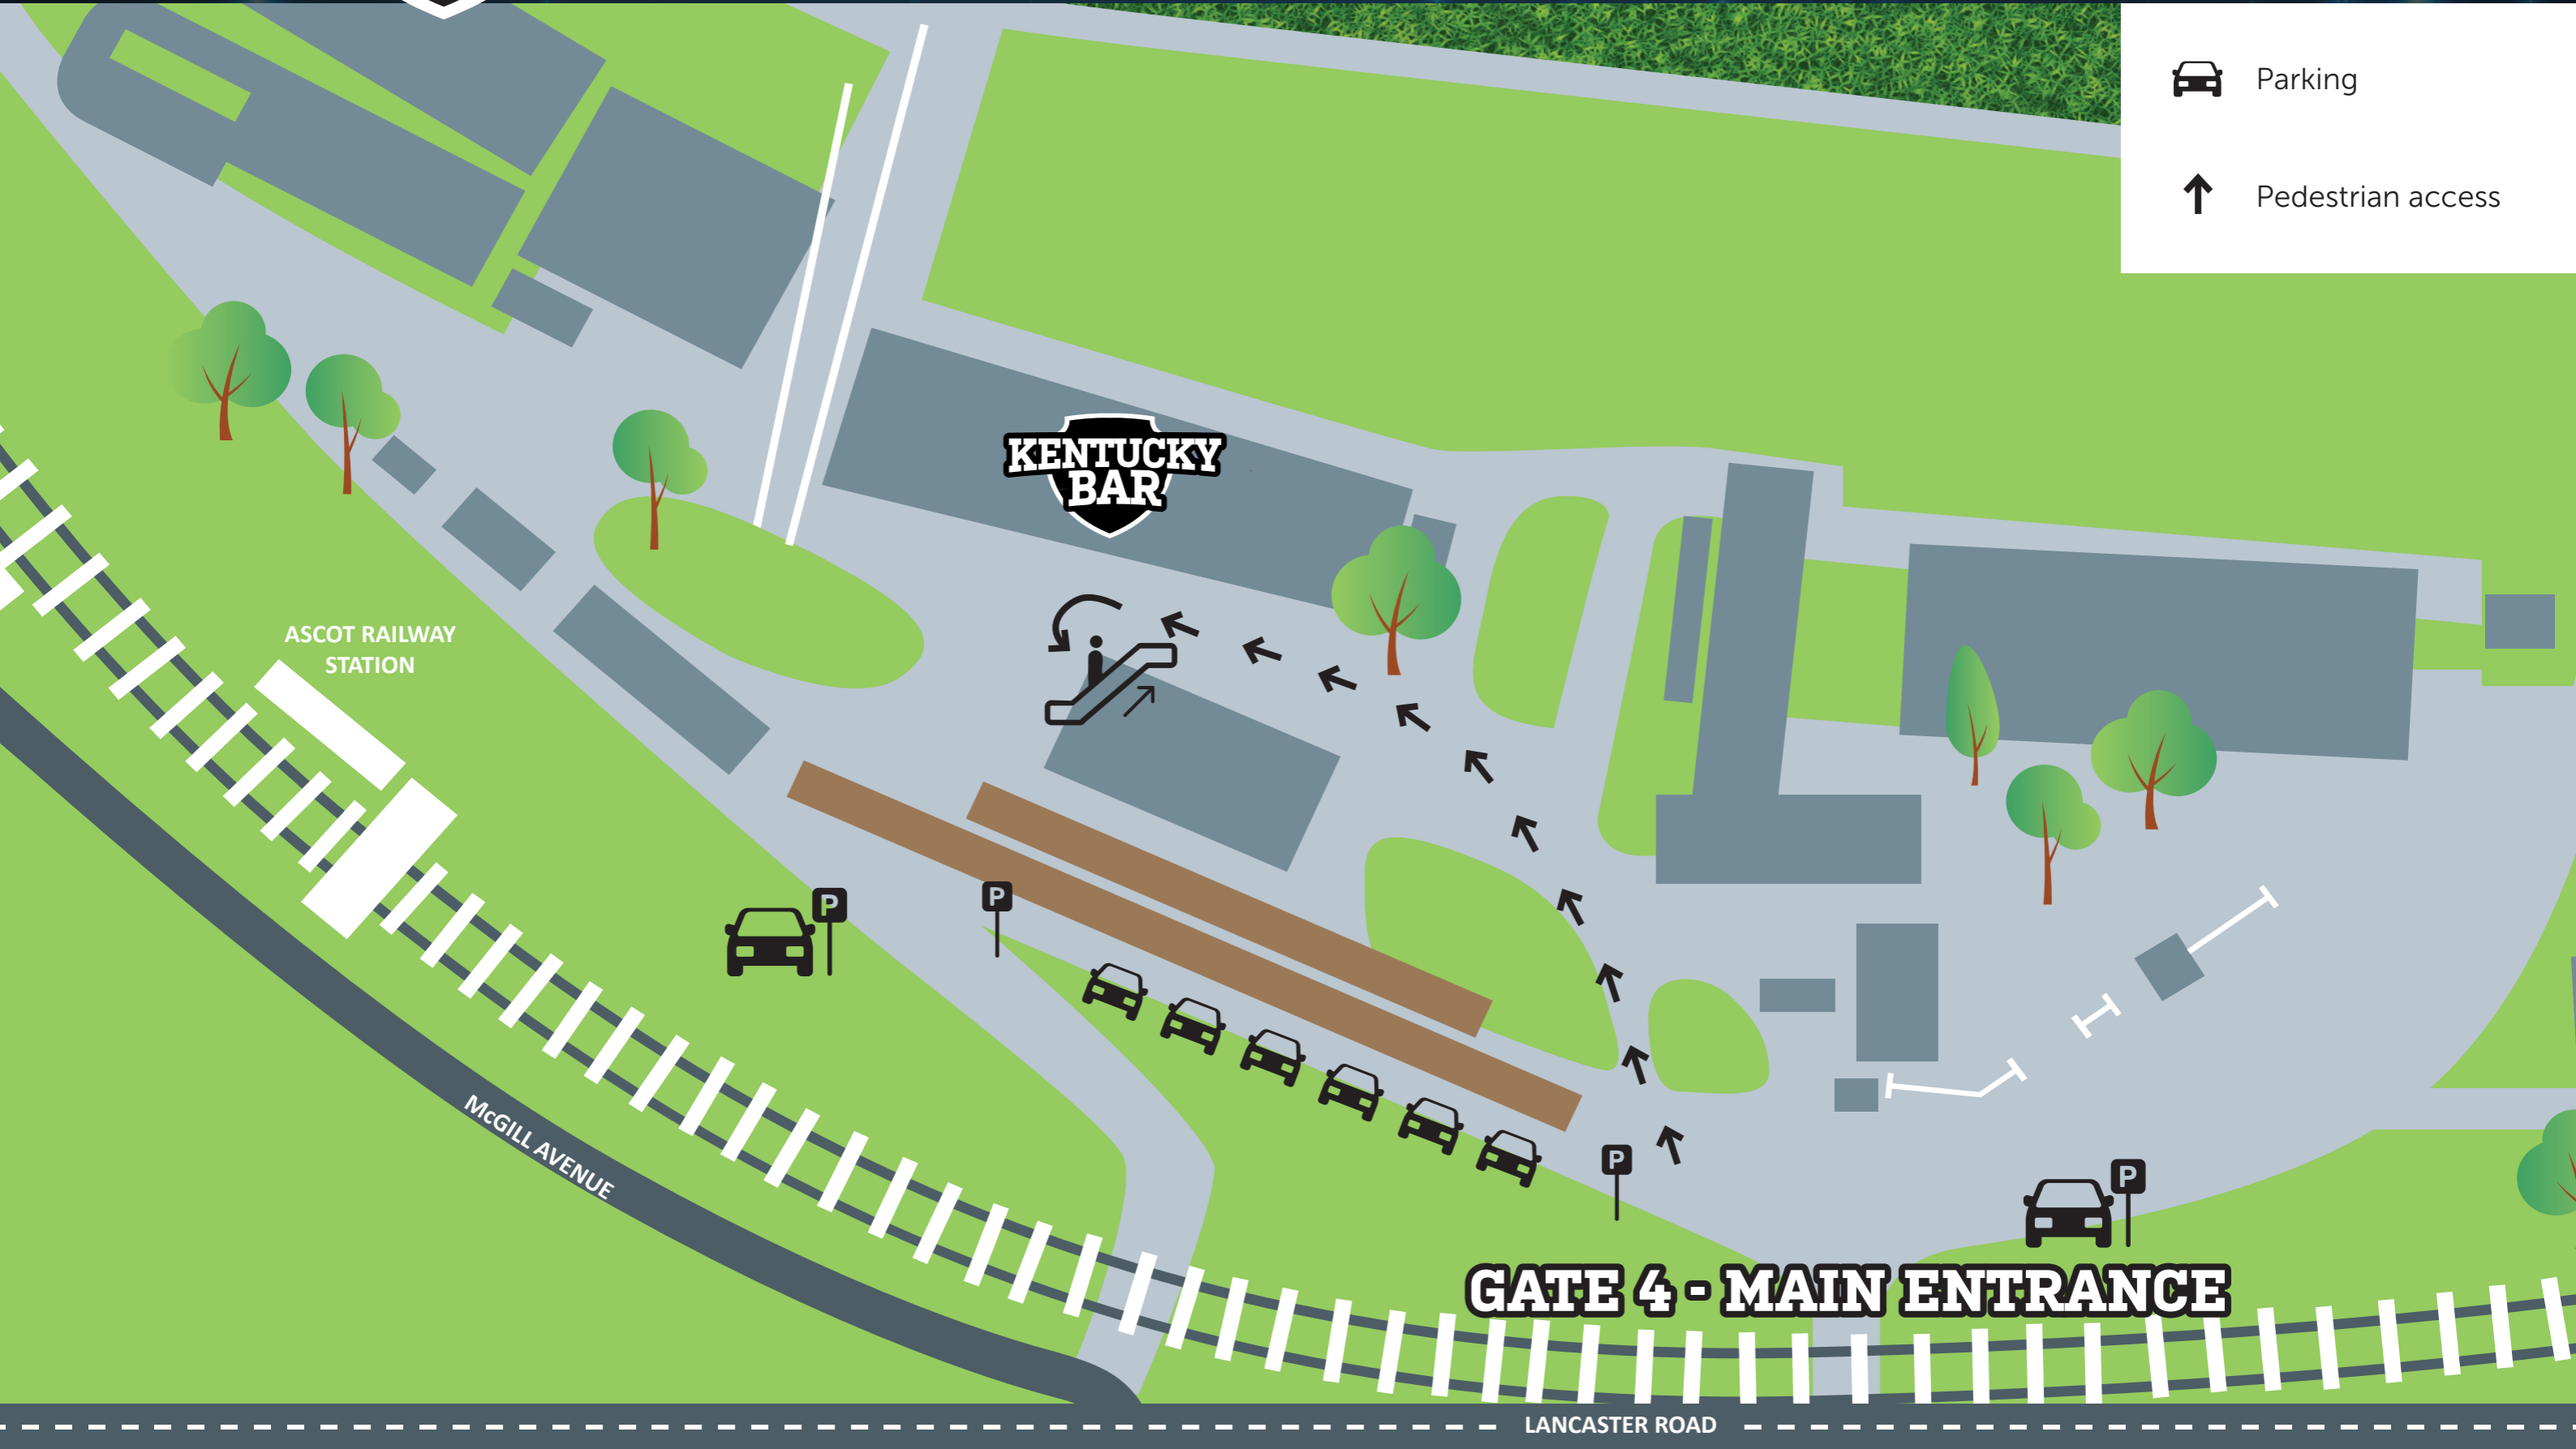

MONDAY 4 FEBRUARY

EAGLE FARM RACECOURSE

- Parking
- Pedestrian access

ASCOT RAILWAY STATION

KENTUCKY BAR

McGILL AVENUE

GATE 4 - MAIN ENTRANCE

LANCASTER ROAD