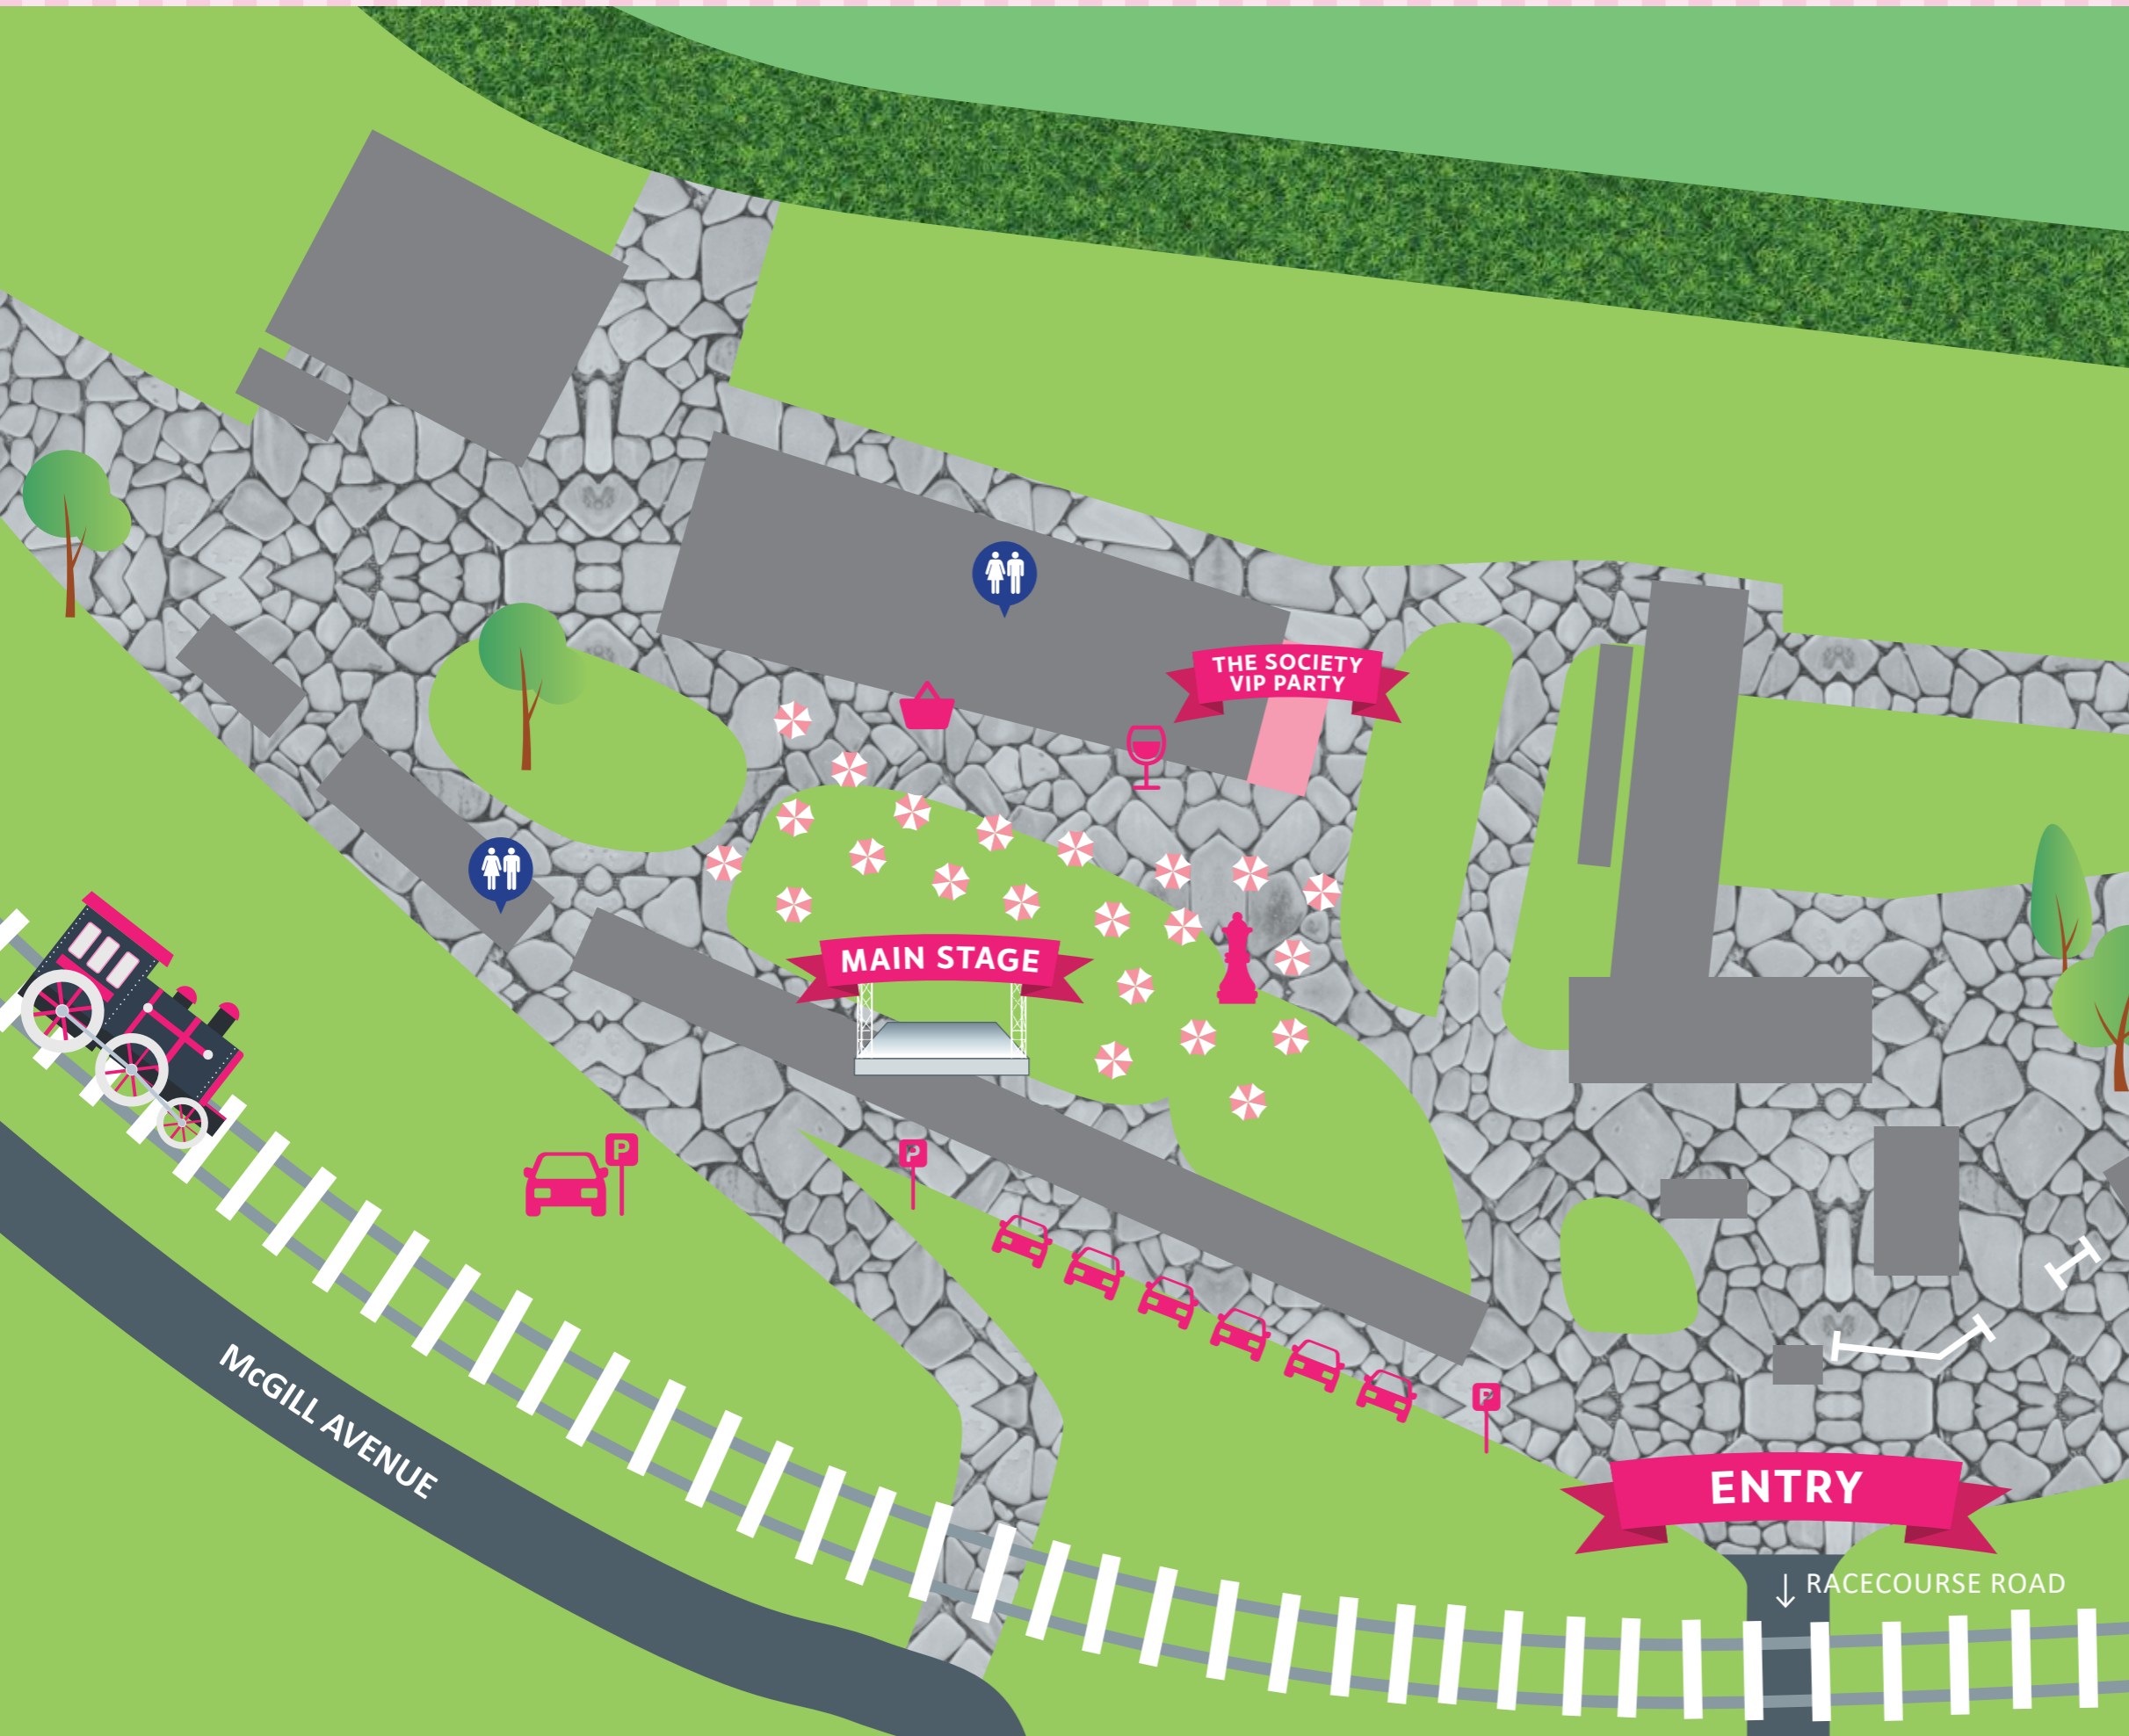

Pink Picnic

SUNDAY 19 APRIL 2020 - EAGLE FARM RACECOURSE

-  MAIN STAGE
-  LAWN GAMES
-  BAR
-  HAMPER PICKUP
-  PARKING

PRESENTED BY
GORDON'S
PREMIUM PINK