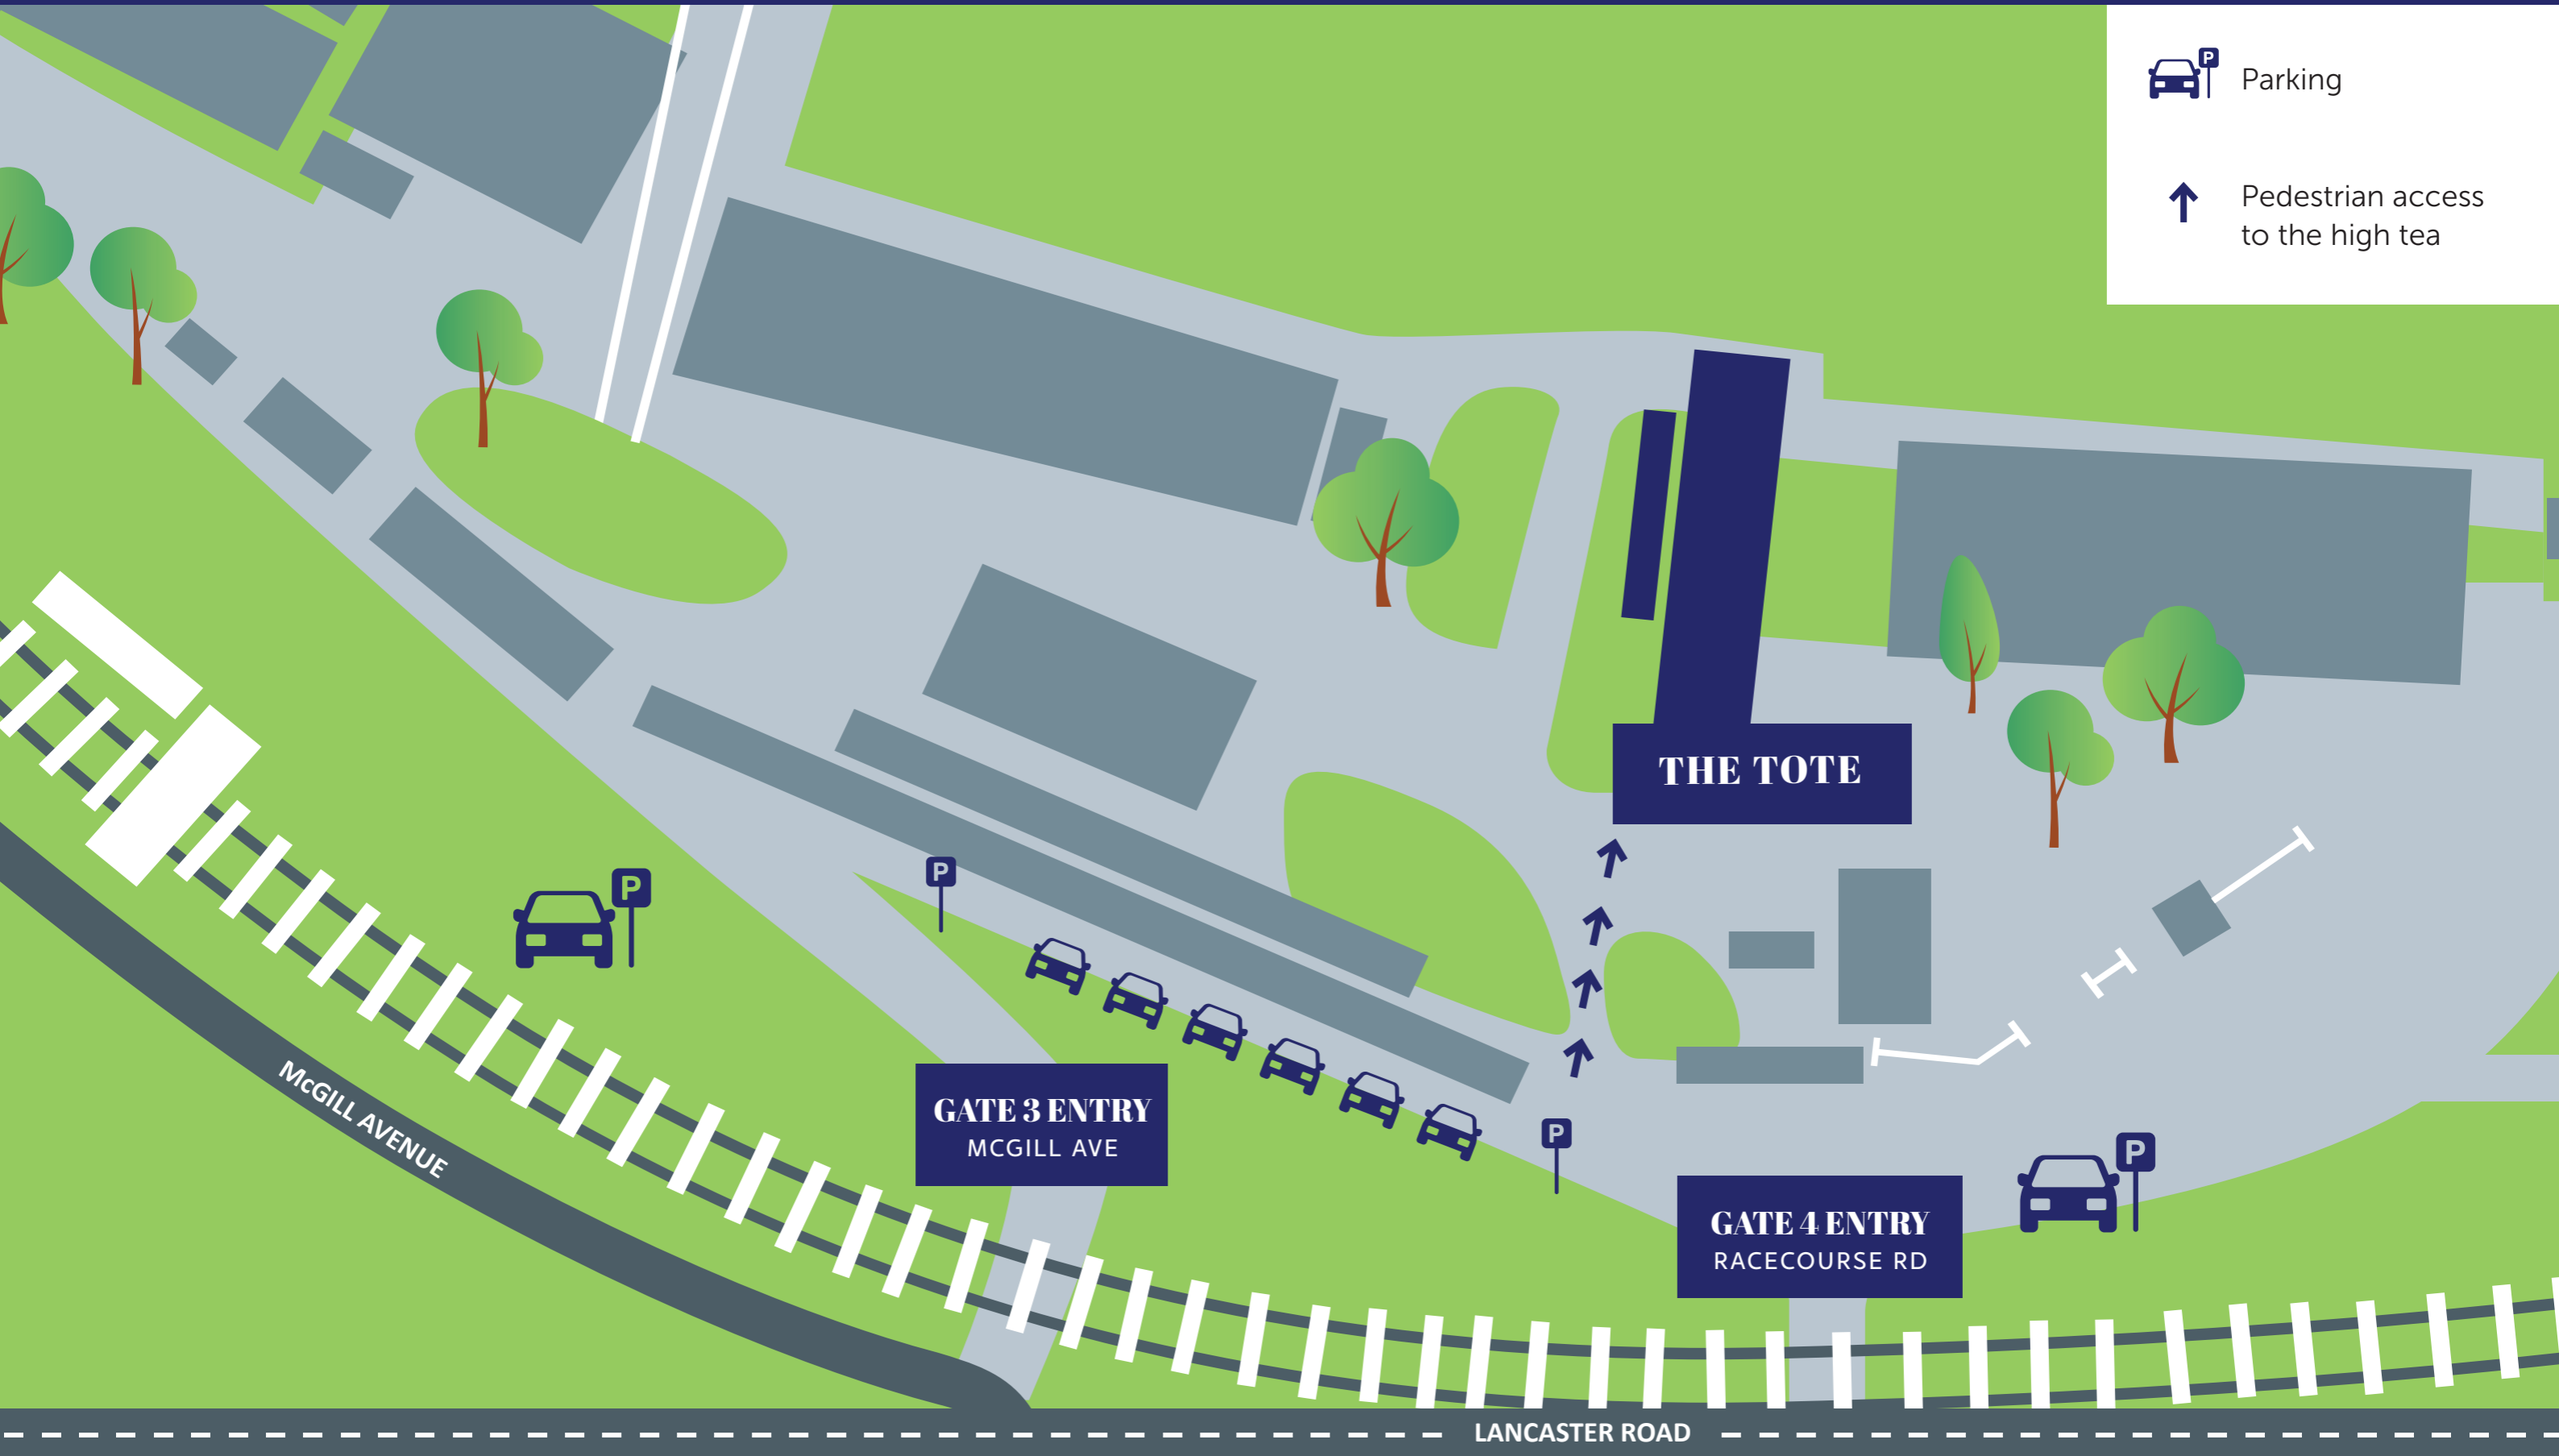

UN SOIR EN FRANCE

FRANCE

A NIGHT IN FRANCE

FRIDAY 19 JULY
EAGLE FARM RACECOURSE

Parking

Pedestrian access
to the high tea

THE TOTE

GATE 3 ENTRY
MCGILL AVE

GATE 4 ENTRY
RACECOURSE RD

MCGILL AVENUE

LANCASTER ROAD