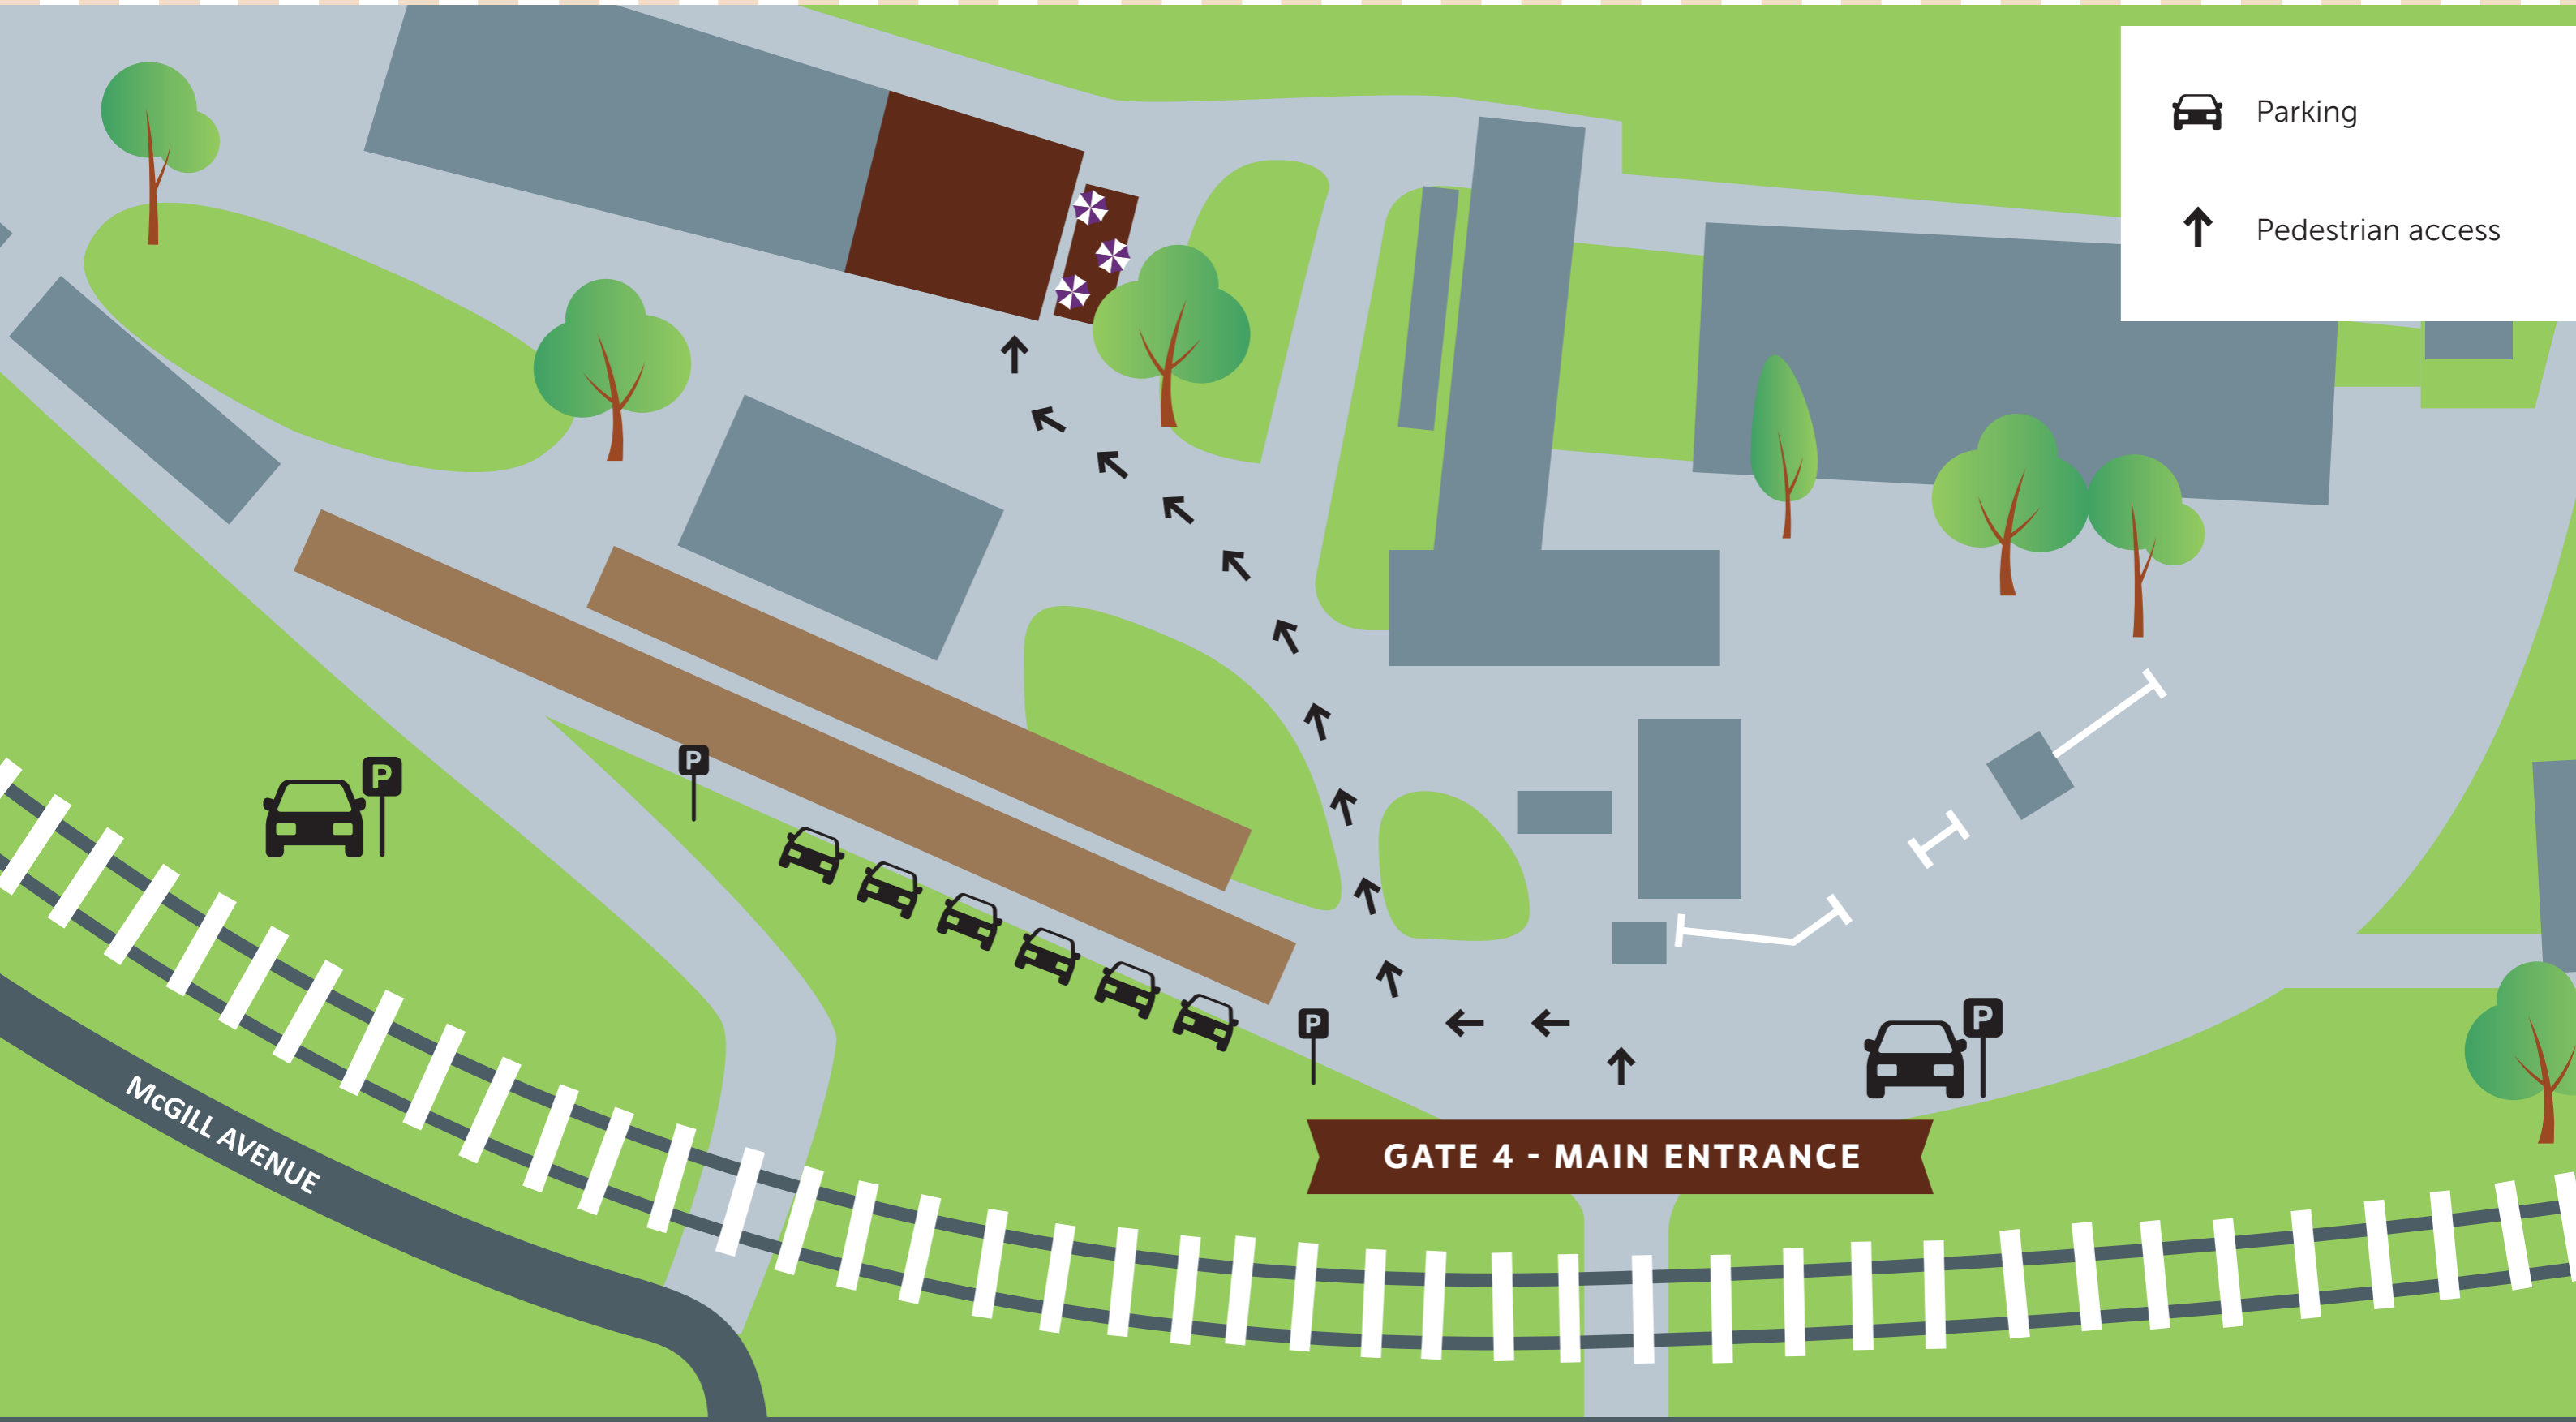

BREWTFUL

ESPRESSO MARTINI

Brunch

SAT 28 SEPTEMBER

PRESENTED BY

- Parking
- Pedestrian access

GATE 4 - MAIN ENTRANCE

LANCASTER ROAD

McGILL AVENUE